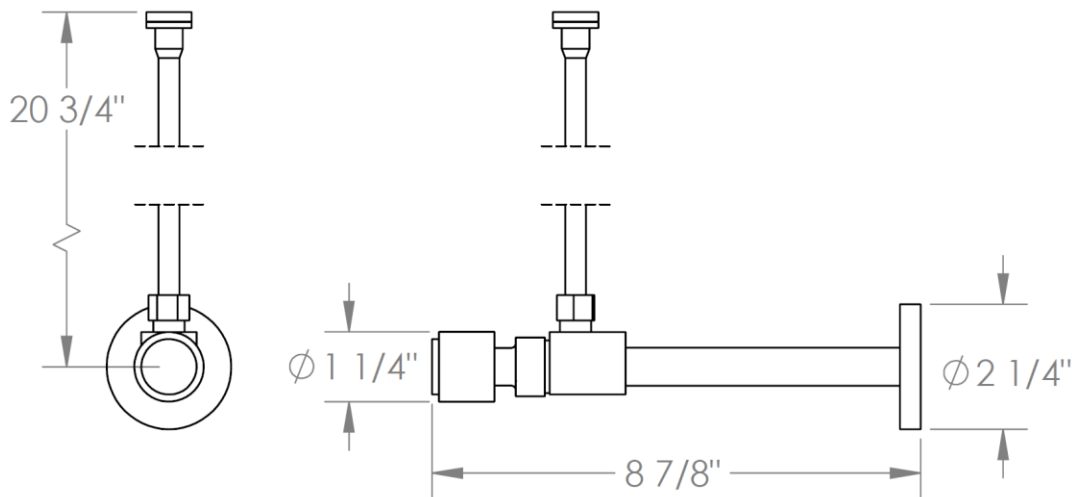

**27-MAS7-CL15**

Toilet Angle Stop Kit

1/2" Sweat x 3/8" OD Compression

**WATERMARK DESIGNS 1/31/2019**

350 Dewitt Ave Brooklyn NY 11207 USA T 718 257 2800 F 718 257 2144 info@watermark-designs.com

**27-MAS7-CL16**

Toilet Angle Stop Kit

1/2" Sweat x 3/8" OD Compression

**WATERMARK DESIGNS 1/31/2019**

350 Dewitt Ave Brooklyn NY 11207 USA T 718 257 2800 F 718 257 2144 info@watermark-designs.com

**27-MAS7-CL14**

Toilet Angle Stop Kit

1/2" Sweat x 3/8" OD Compression

**WATERMARK DESIGNS 1/31/2019**

350 Dewitt Ave Brooklyn NY 11207 USA T 718 257 2800 F 718 257 2144 info@watermark-designs.com