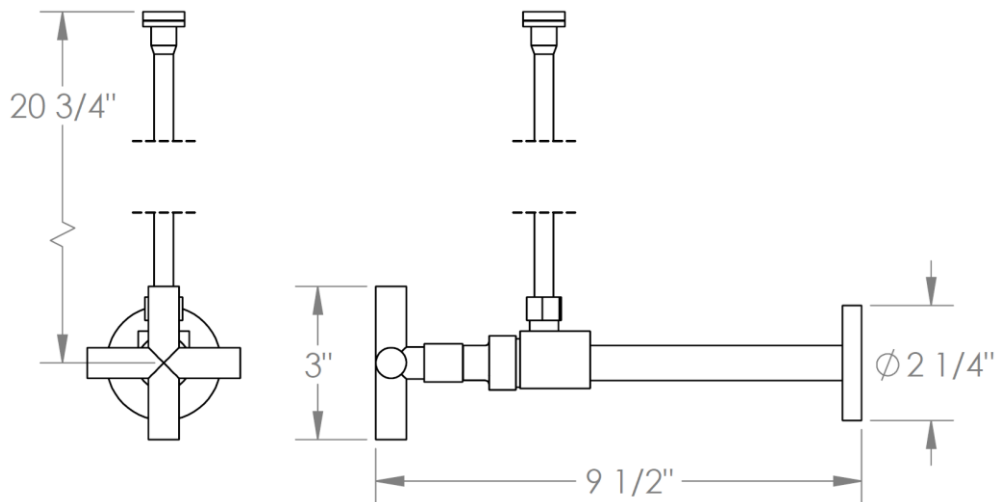

**27-MAS7-CL15**

Toilet Angle Stop Kit

1/2" Sweat x 3/8" OD Compression

**WATERMARK DESIGNS 1/31/2019**

350 Dewitt Ave Brooklyn NY 11207 USA T 718 257 2800 F 718 257 2144 info@watermark-designs.com

**27-MAS7-CL16**

Toilet Angle Stop Kit

1/2" Sweat x 3/8" OD Compression

**WATERMARK DESIGNS 1/31/2019**

350 Dewitt Ave Brooklyn NY 11207 USA T 718 257 2800 F 718 257 2144 info@watermark-designs.com

**27-MAS7-CL14**

Toilet Angle Stop Kit

1/2" Sweat x 3/8" OD Compression

**WATERMARK DESIGNS 1/31/2019**

350 Dewitt Ave Brooklyn NY 11207 USA T 718 257 2800 F 718 257 2144 info@watermark-designs.com