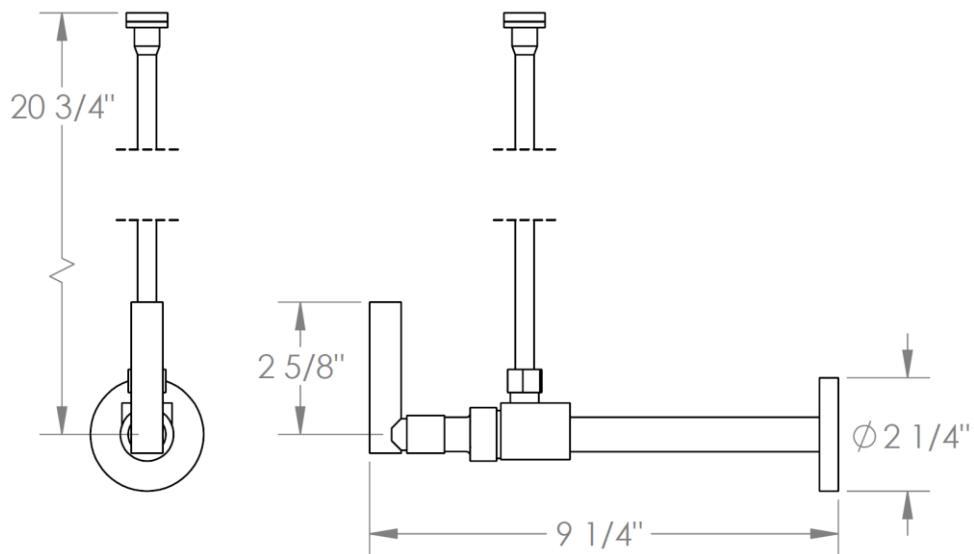

Toilet Angle Stop Kit

1/2" Sweat x 3/8" OD Compression

**WATERMARK DESIGNS 1/31/2019**

350 Dewitt Ave Brooklyn NY 11207 USA T 718 257 2800 F 718 257 2144 info@watermark-designs.com

**27-MAS7-CL14**

Toilet Angle Stop Kit

1/2" Sweat x 3/8" OD Compression

**WATERMARK DESIGNS 1/31/2019**

350 Dewitt Ave Brooklyn NY 11207 USA T 718 257 2800 F 718 257 2144 info@watermark-designs.com